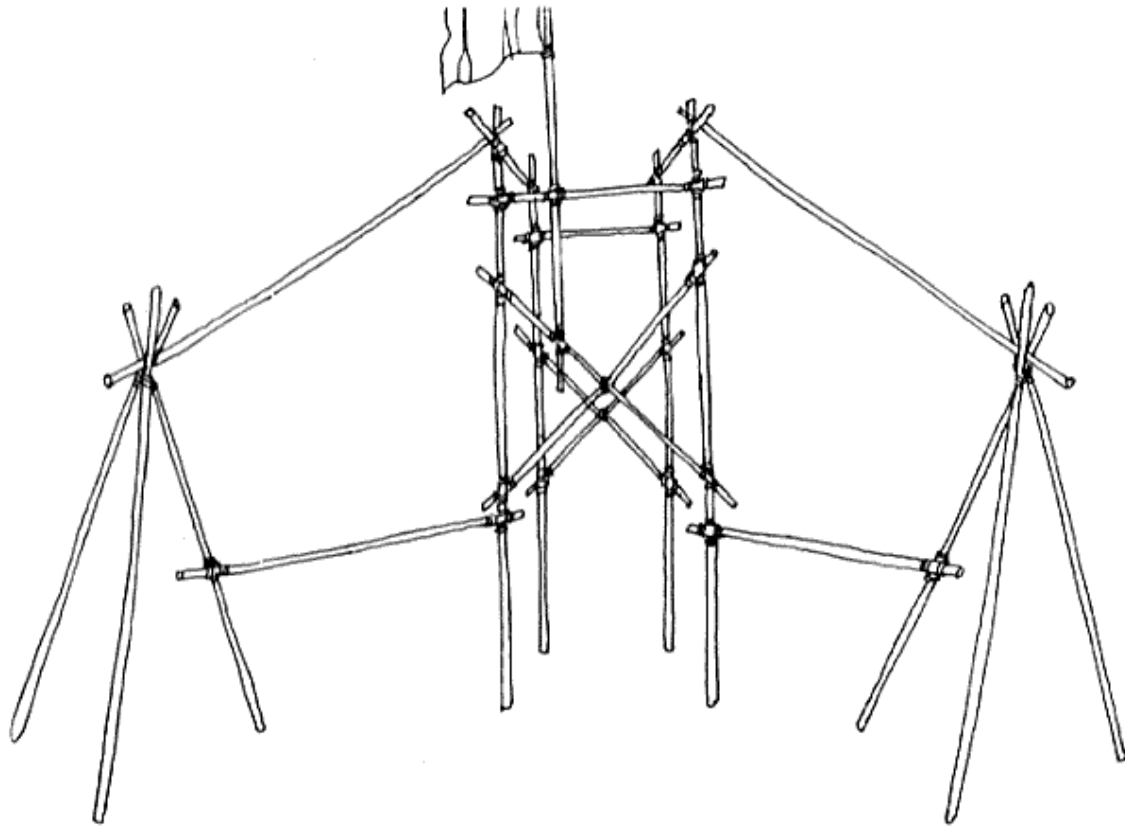

Wood Badge SC455
"Pfox Tower"

Includes 3 straight supports that hold the ladder and provide extra bracing. You may or may not need these. AS BUILT, this tower held 4 200lb. adults at one time!

Signal Tower

Brynbach Tower

Brynbach Tower

Hourglass Signal Tower

Triangular Signal Tower

Ten Minute Tower

Stilt Tower

Troop 850 Gateway

Covered Gateway

Simple Gateway

Troop 16 Gateway

Troop 16 Gateway Roof Detail

Gateway Roof Detail

Lifting Gateway

Swinging Gate

Gateway with Doorbell

Rotating Gate / Turnstile Gate

Basic 'Free Standing' gateway

Covered Gateway with Swinging Gate

Two Door Gateway

“Weird Looking” Gateway

Easy 'Free Standing' Gateway

'In Ground' Gateway with Swinging Gate

Simple 'In Ground' Gateway

Seriously Large Covered Gateway