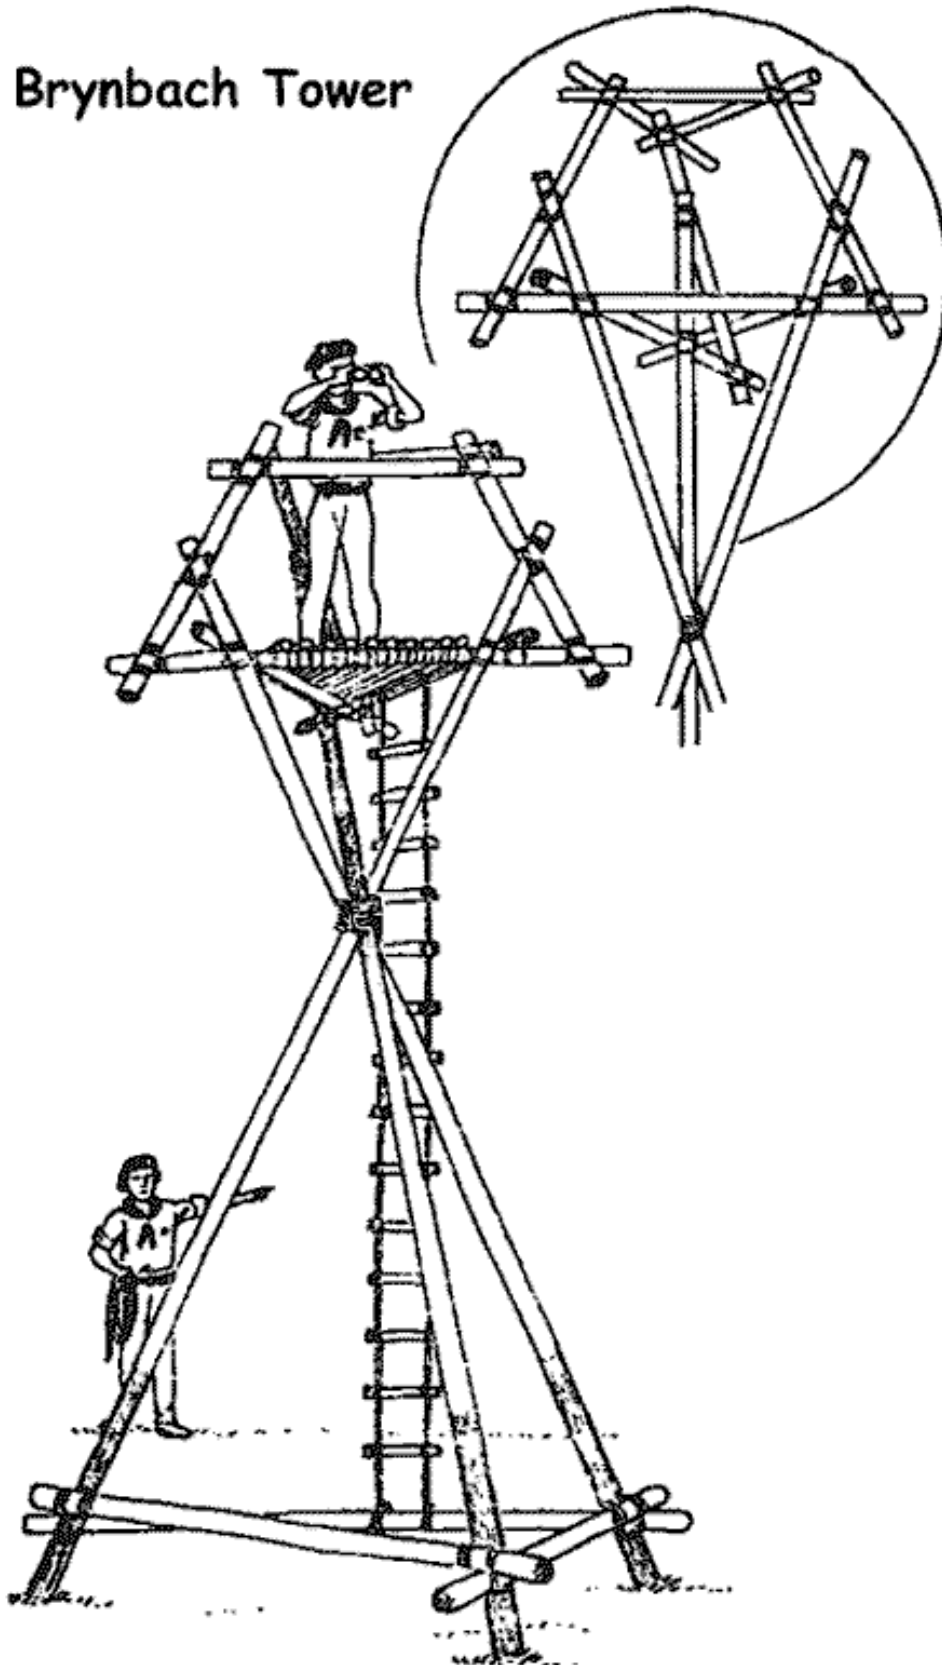

Troop 185 Draw Bridge

Catapults / Ballistas

Two Person Catapult

Troop 10 Catapult

Troop 10 catapult

Ballista

Towers and Gateways

Pfox Tower

Wood Badge SC455
"Pfox Tower"

Includes 3 straight supports that hold the ladder and provide extra bracing. You may or may not need these. AS BUILT, this tower held 4 200lb. adults at one time!

Signal Tower

Brynbach Tower

Brynbach Tower

Hourglass Signal Tower

Triangular Signal Tower

Ten Minute Tower

Stilt Tower

Troop 850 Gateway

Covered Gateway