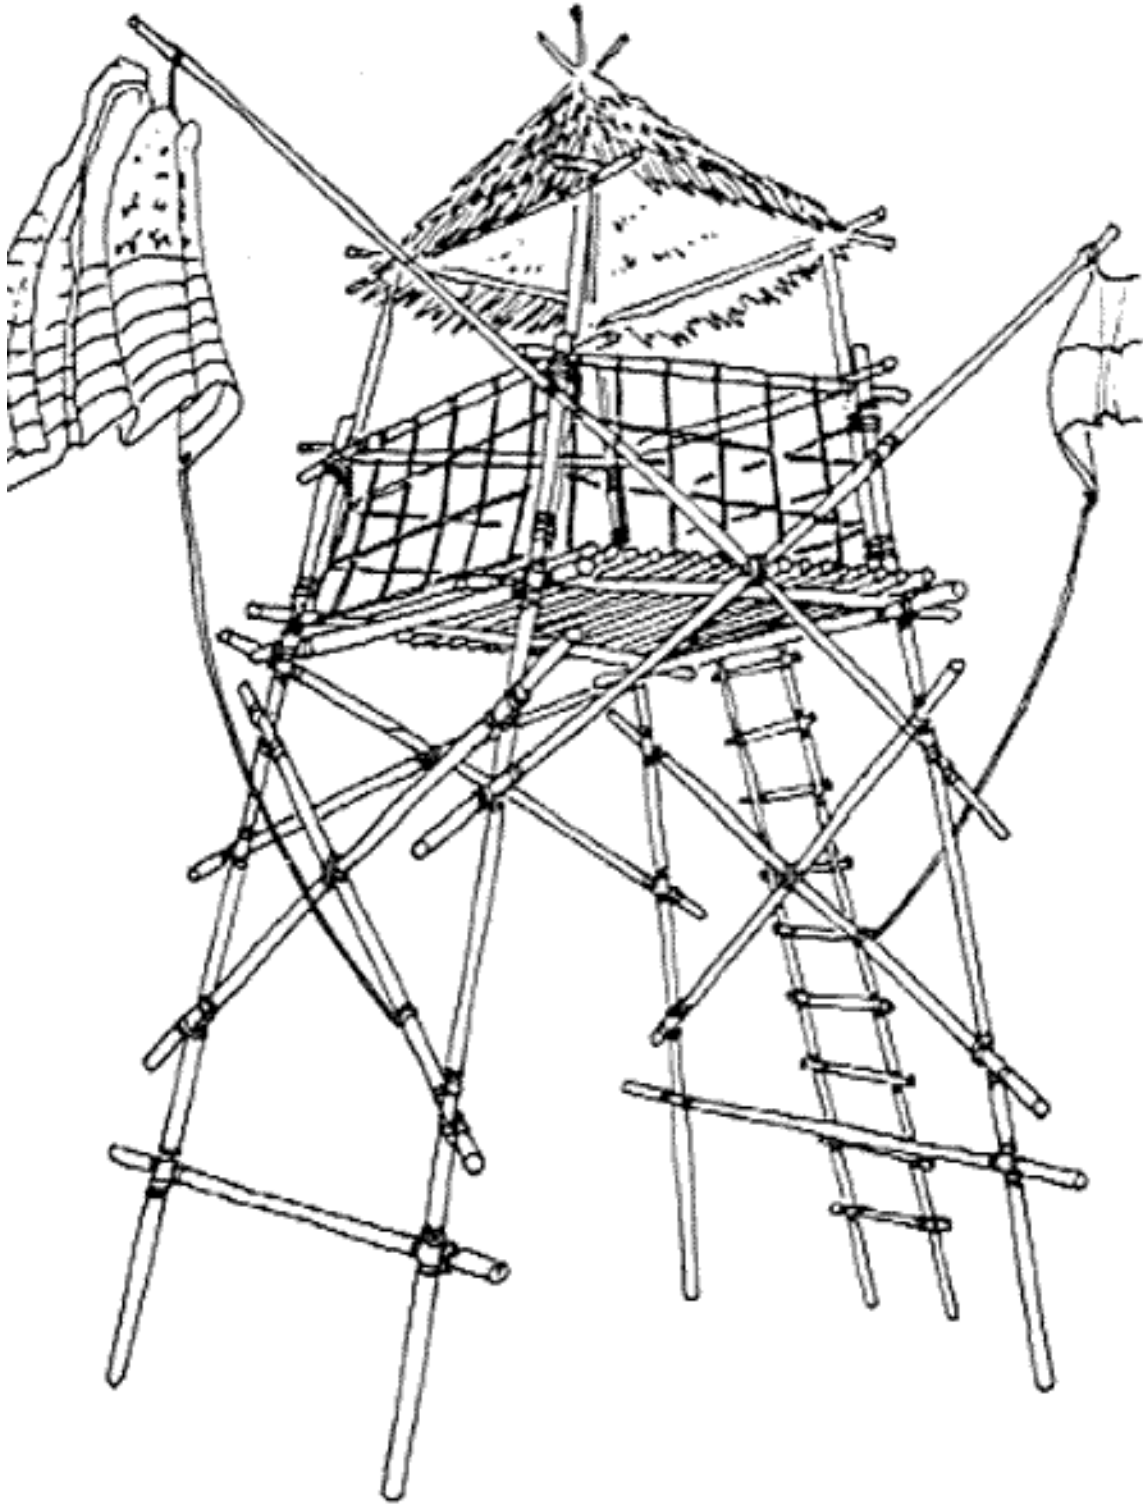

Wood Badge SC455
"Pfox Tower"

Includes 3 straight supports that hold the ladder and provide extra bracing. You may or may not need these. AS BUILT, this tower held 4 200lb. adults at one time!

Signal Tower

Brynbach Tower

Brynbach Tower

Hourglass Signal Tower

Triangular Signal Tower

Ten Minute Tower

Stilt Tower

Troop 850 Gateway

Covered Gateway

Simple Gateway

Troop 16 Gateway

Troop 16 Gateway Roof Detail

Gateway Roof Detail

Lifting Gateway

Swinging Gate

Gateway with Doorbell

Rotating Gate / Turnstile Gate

Basic 'Free Standing' gateway

Covered Gateway with Swinging Gate

Two Door Gateway

“Weird Looking” Gateway

Easy 'Free Standing' Gateway

'In Ground' Gateway with Swinging Gate

Simple 'In Ground' Gateway

Seriously Large Covered Gateway