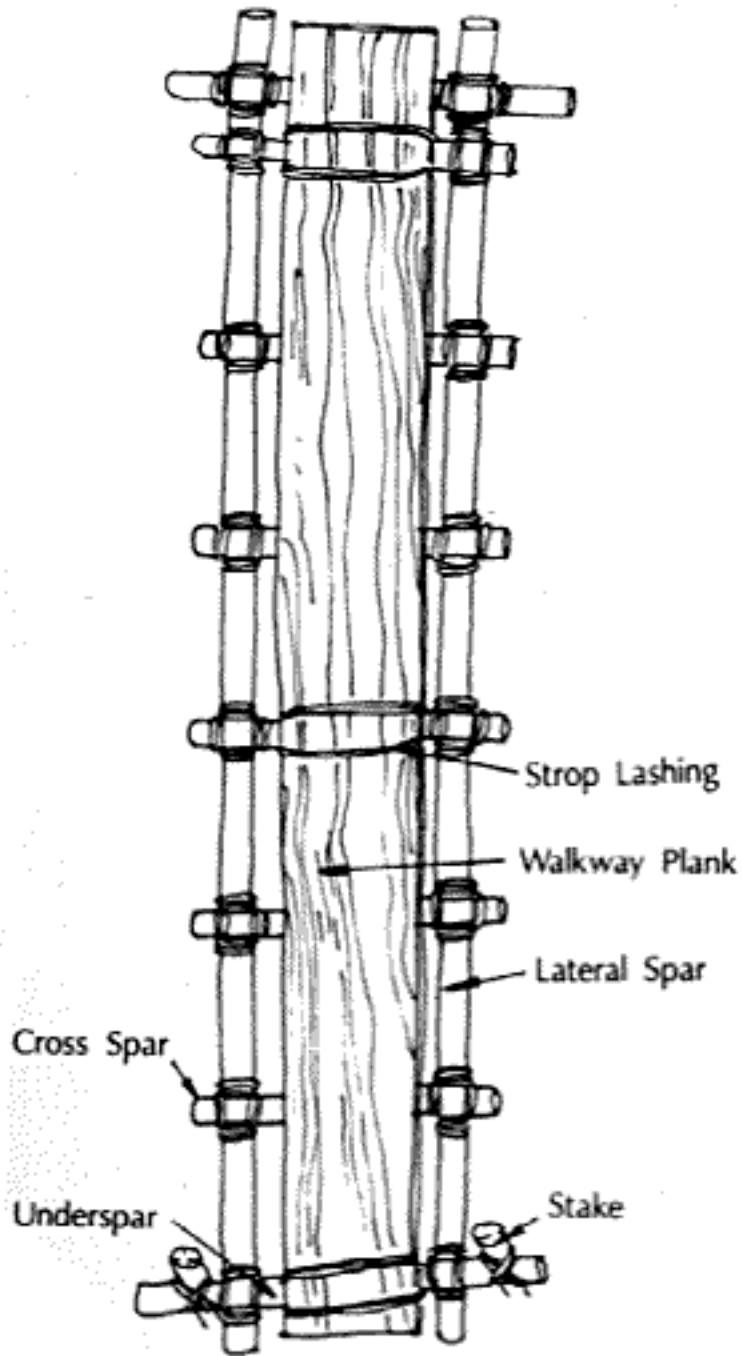

MONKEY BRIDGE _____	8
PFOX TOWER _____	20
PIONEERING ANCHORS _____	70
ROTATING GATE / TURNSTILE GATE _____	35
SCAFFOLD HITCH _____	69
SERIOUSLY LARGE COVERED GATEWAY _____	43
SHOWER _____	62
SIGNAL TOWER _____	21
SIMPLE 'IN GROUND' GATEWAY _____	42
SIMPLE GATEWAY _____	29
SINGLE LOCK BRIDGE _____	8
SINGLE TRESTLE BRIDGE _____	9
STILT TOWER _____	26
SUSPENSION BRIDGE _____	12
SWINGING DERRICK/CRANE _____	68
SWINGING GATE _____	33
TABLE OF CONTENTS _____	3
TEAM PULLEY GAME _____	68
TEN MINUTE TOWER _____	25
TOOL RACK _____	50
TRIANGULAR SIGNAL TOWER _____	24
TROOP 10 CATAPULT _____	17
TROOP 16 GATEWAY _____	30
TROOP 16 GATEWAY ROOF DETAIL _____	31
TROOP 185 DRAW BRIDGE _____	13
TROOP 850 GATEWAY _____	27
TROOP DISCIPLINE? _____	75
TWO DOOR GATEWAY _____	38
TWO PERSON CATAPULT _____	16
VARIOUS CAMP TOOLS _____	52
WASH BASIN _____	56
WASH BASIN _____	73
WASH BASIN WITH SHELF _____	57
WEIRD LOOKING GATEWAY _____	39

Bridges

Monkey Bridge

Single Lock Bridge

Single Trestle Bridge

Detail for Single Trestle Bridge

Draw Bridge

Suspension Bridge

Friction Bridge

Troop 185 Draw Bridge

Catapults / Ballistas

Two Person Catapult

Troop 10 Catapult

Troop 10 catapult

Ballista

Towers and Gateways

Pfox Tower

Wood Badge SC455
"Pfox Tower"

Includes 3 straight supports that hold the ladder and provide extra bracing. You may or may not need these. AS BUILT, this tower held 4 200lb. adults at one time!

Signal Tower