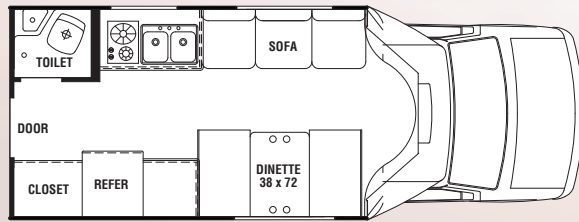

The "Command Central" lets you control all systems from one convenient location.

REPLACES PASSENGER SIDE DINETTE